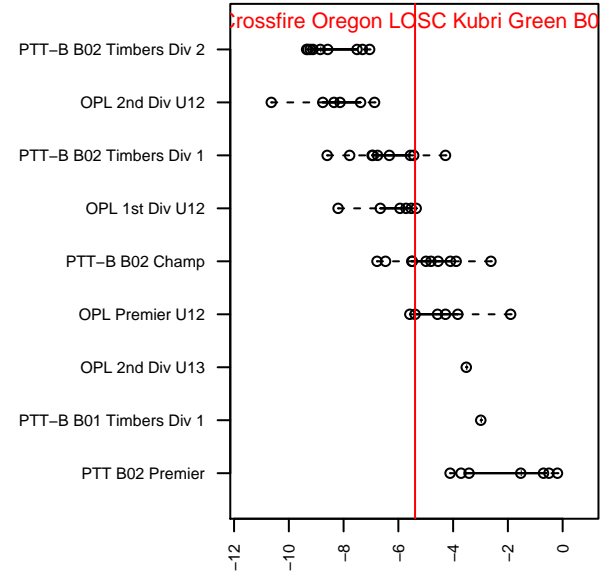

## Crossfire Oregon LOSC Kubri Green B02

Crossfire Oregon  
 Lake Oswego, OR  
 B02 total strength=594  
 attack=0.62 defense=0.38  
 fall league = OPL Premier U12  
 spr league = Spr OPL Zig Zag Div U12  
 notes= LOSC Kubri

alt names used:  
 LOSC B02 Kubri Green  
 CROSSFIRE OREGON LOSC 02 GREEN KUE  
 Crossfire Lake Oswego Kubri Green  
 Crossfire OR Lake Oswego SC Kubri Green  
 Crossfire OR Lake Oswego SC Kubri Green  
 Crossfire OR Lake Oswego SC Kubri Green

Venues played:  
 2013 OPL State Cup U11  
 2014 United Cup U12  
 2014 Oswego Nike Cup Gold U12  
 2014 Mt Hood Challenge U12  
 2014 OPL Premier Division U12  
 2014 Spr OPL Zig Zag Division U12  
 2014 OPL State Cup U12

**attack and defense variance (black dot)  
relative to other teams  
and top 10 in region**

**attack and defense rating  
relative to others at age  
and all opponents in last 13 months**

**Performance relative to 13 month average**