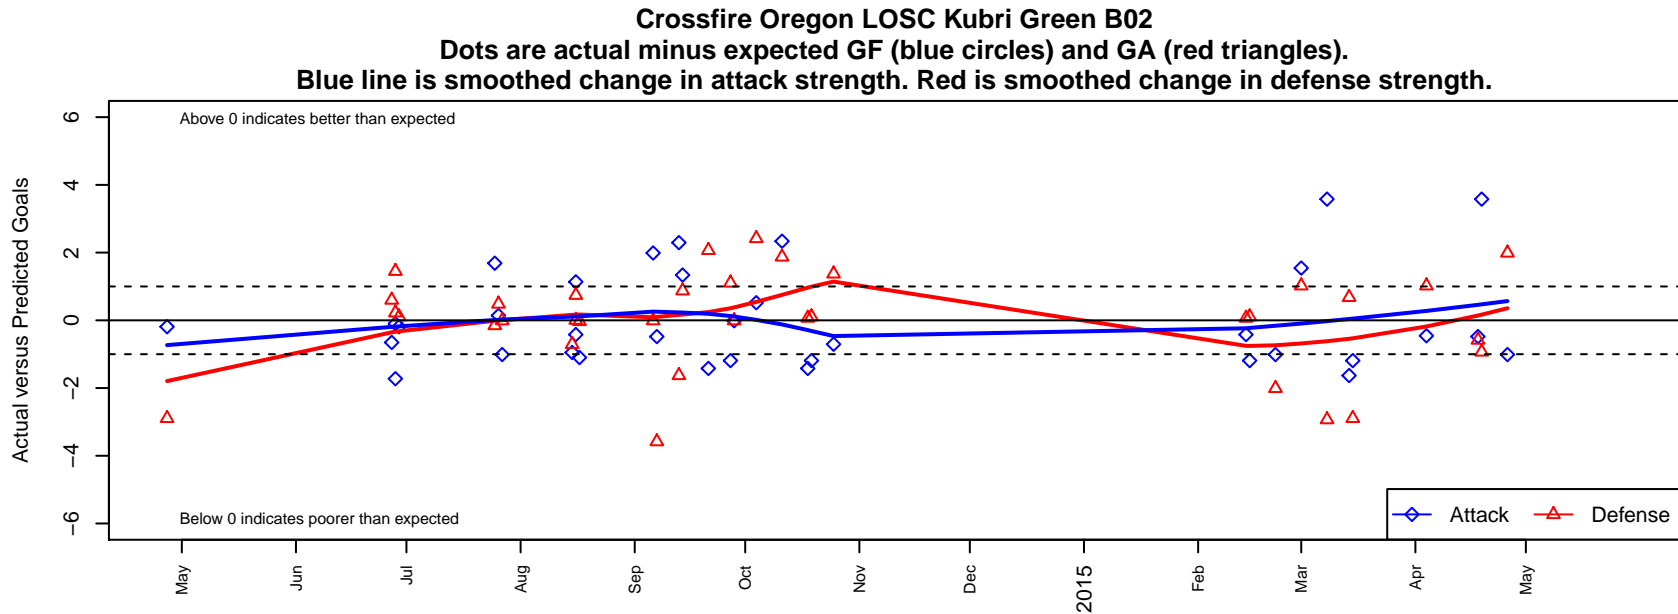

## Crossfire Oregon LOSC Kubri Green B02

Crossfire Oregon  
 Lake Oswego, OR  
 B02 total strength=594  
 attack=0.62 defense=0.38  
 fall league = OPL Premier U12  
 spr league = Spr OPL Zig Zag Div U12  
 notes= LOSC Kubri

**attack and defense variance (black dot)  
relative to other teams  
and top 10 in region**

**attack and defense rating  
relative to others at age  
and all opponents in last 13 months**

**Performance relative to 13 month average**